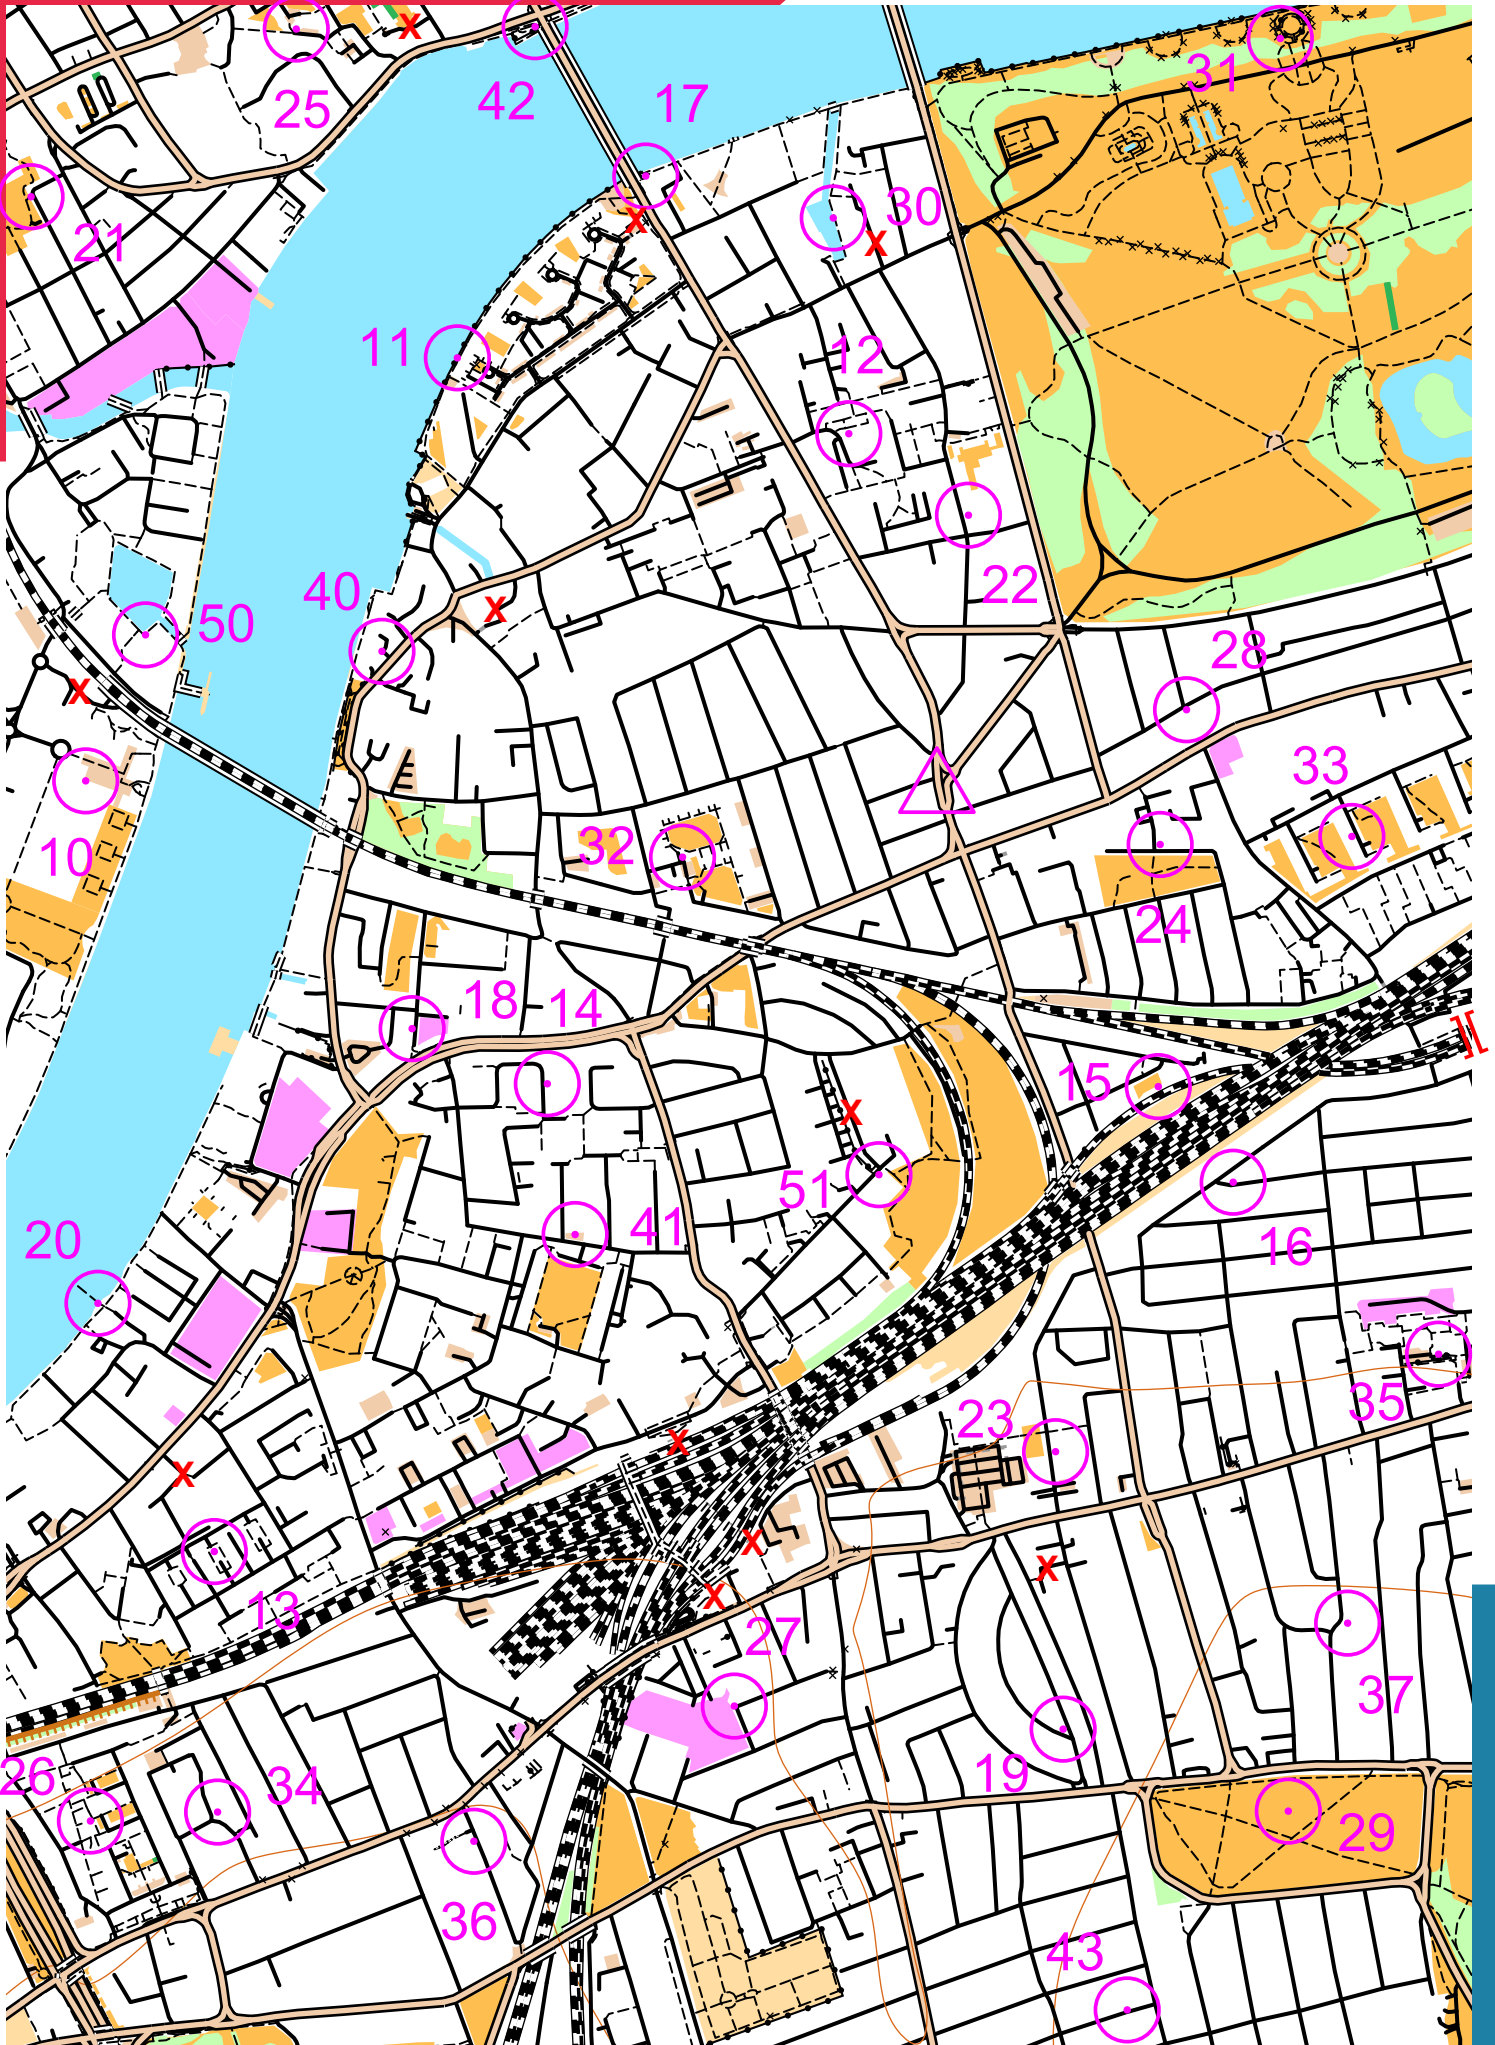

# BATTERSEA WITH WORLD'S END

scale 1:10000, contours 10m  
500m

Map data (c) OpenStreetMap, available under the Open Database Licence.  
Contains OS data (c) Crown copyright & database right OS 2013-2017.  
OOM created by Oliver O'Brien. Make your own: <http://oomap.co.uk/>