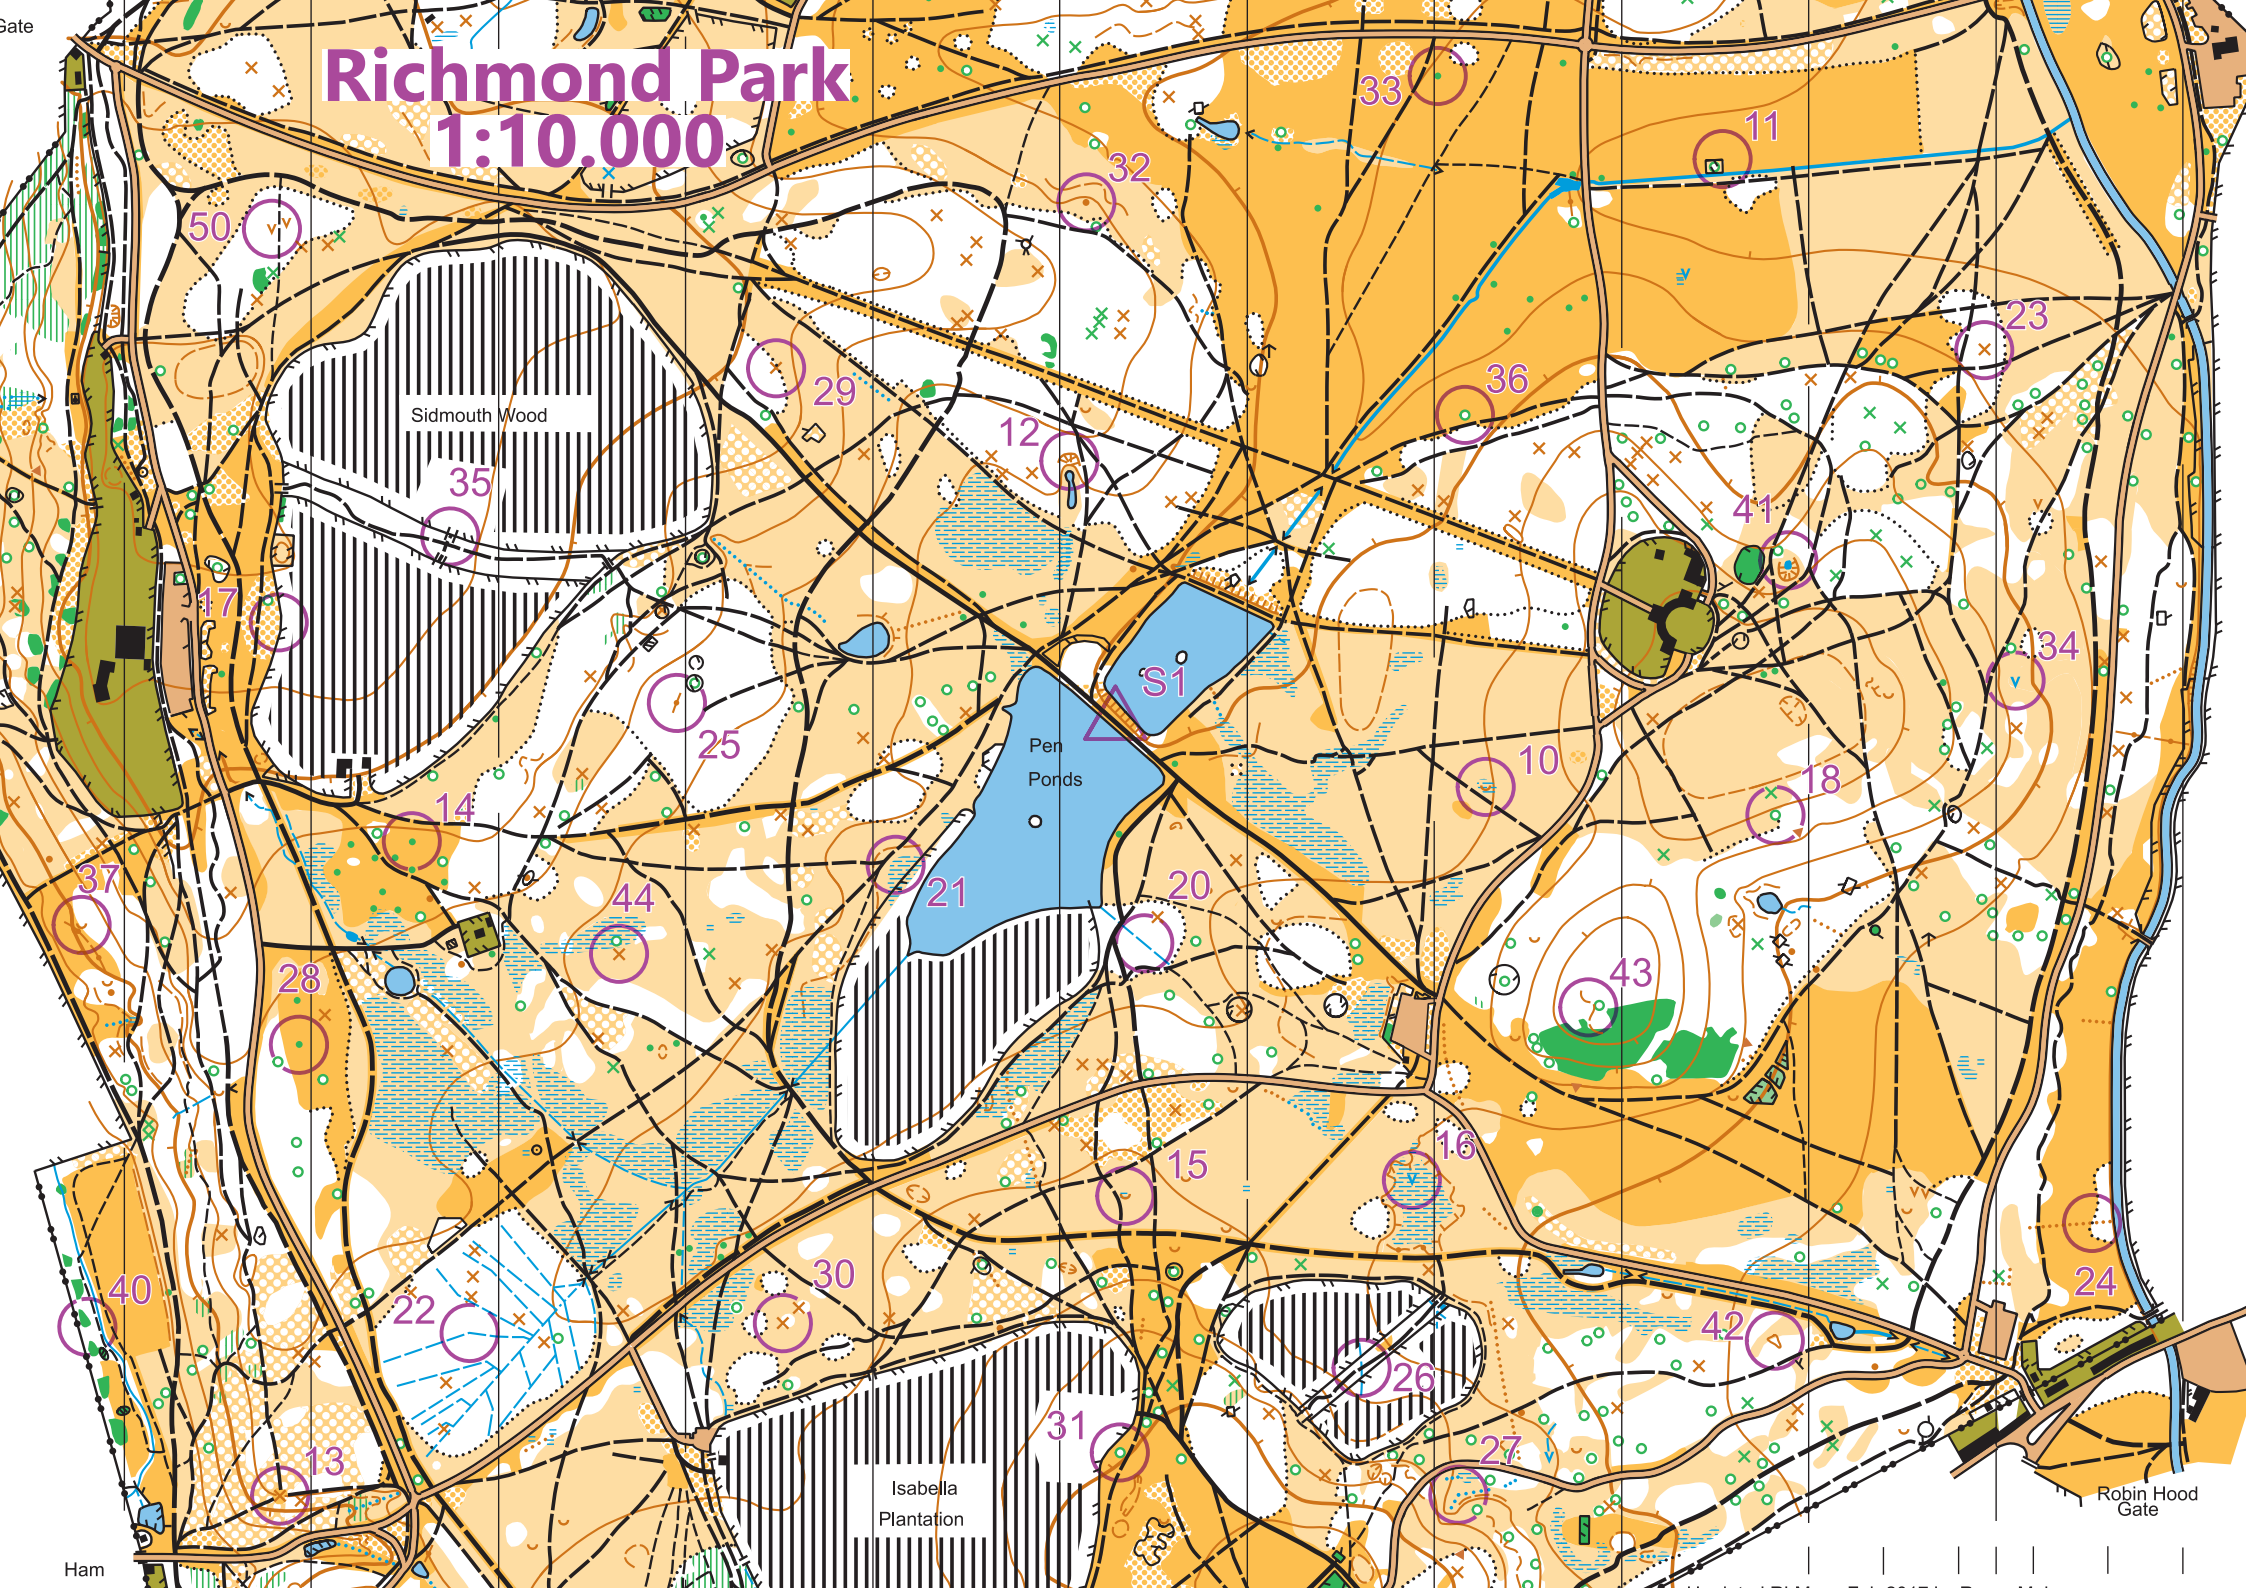

# Richmond Park

1:10,000

Sidmouth Wood

Pen Ponds

Isabella Plantation

Robin Hood Gate

Ham

Gate