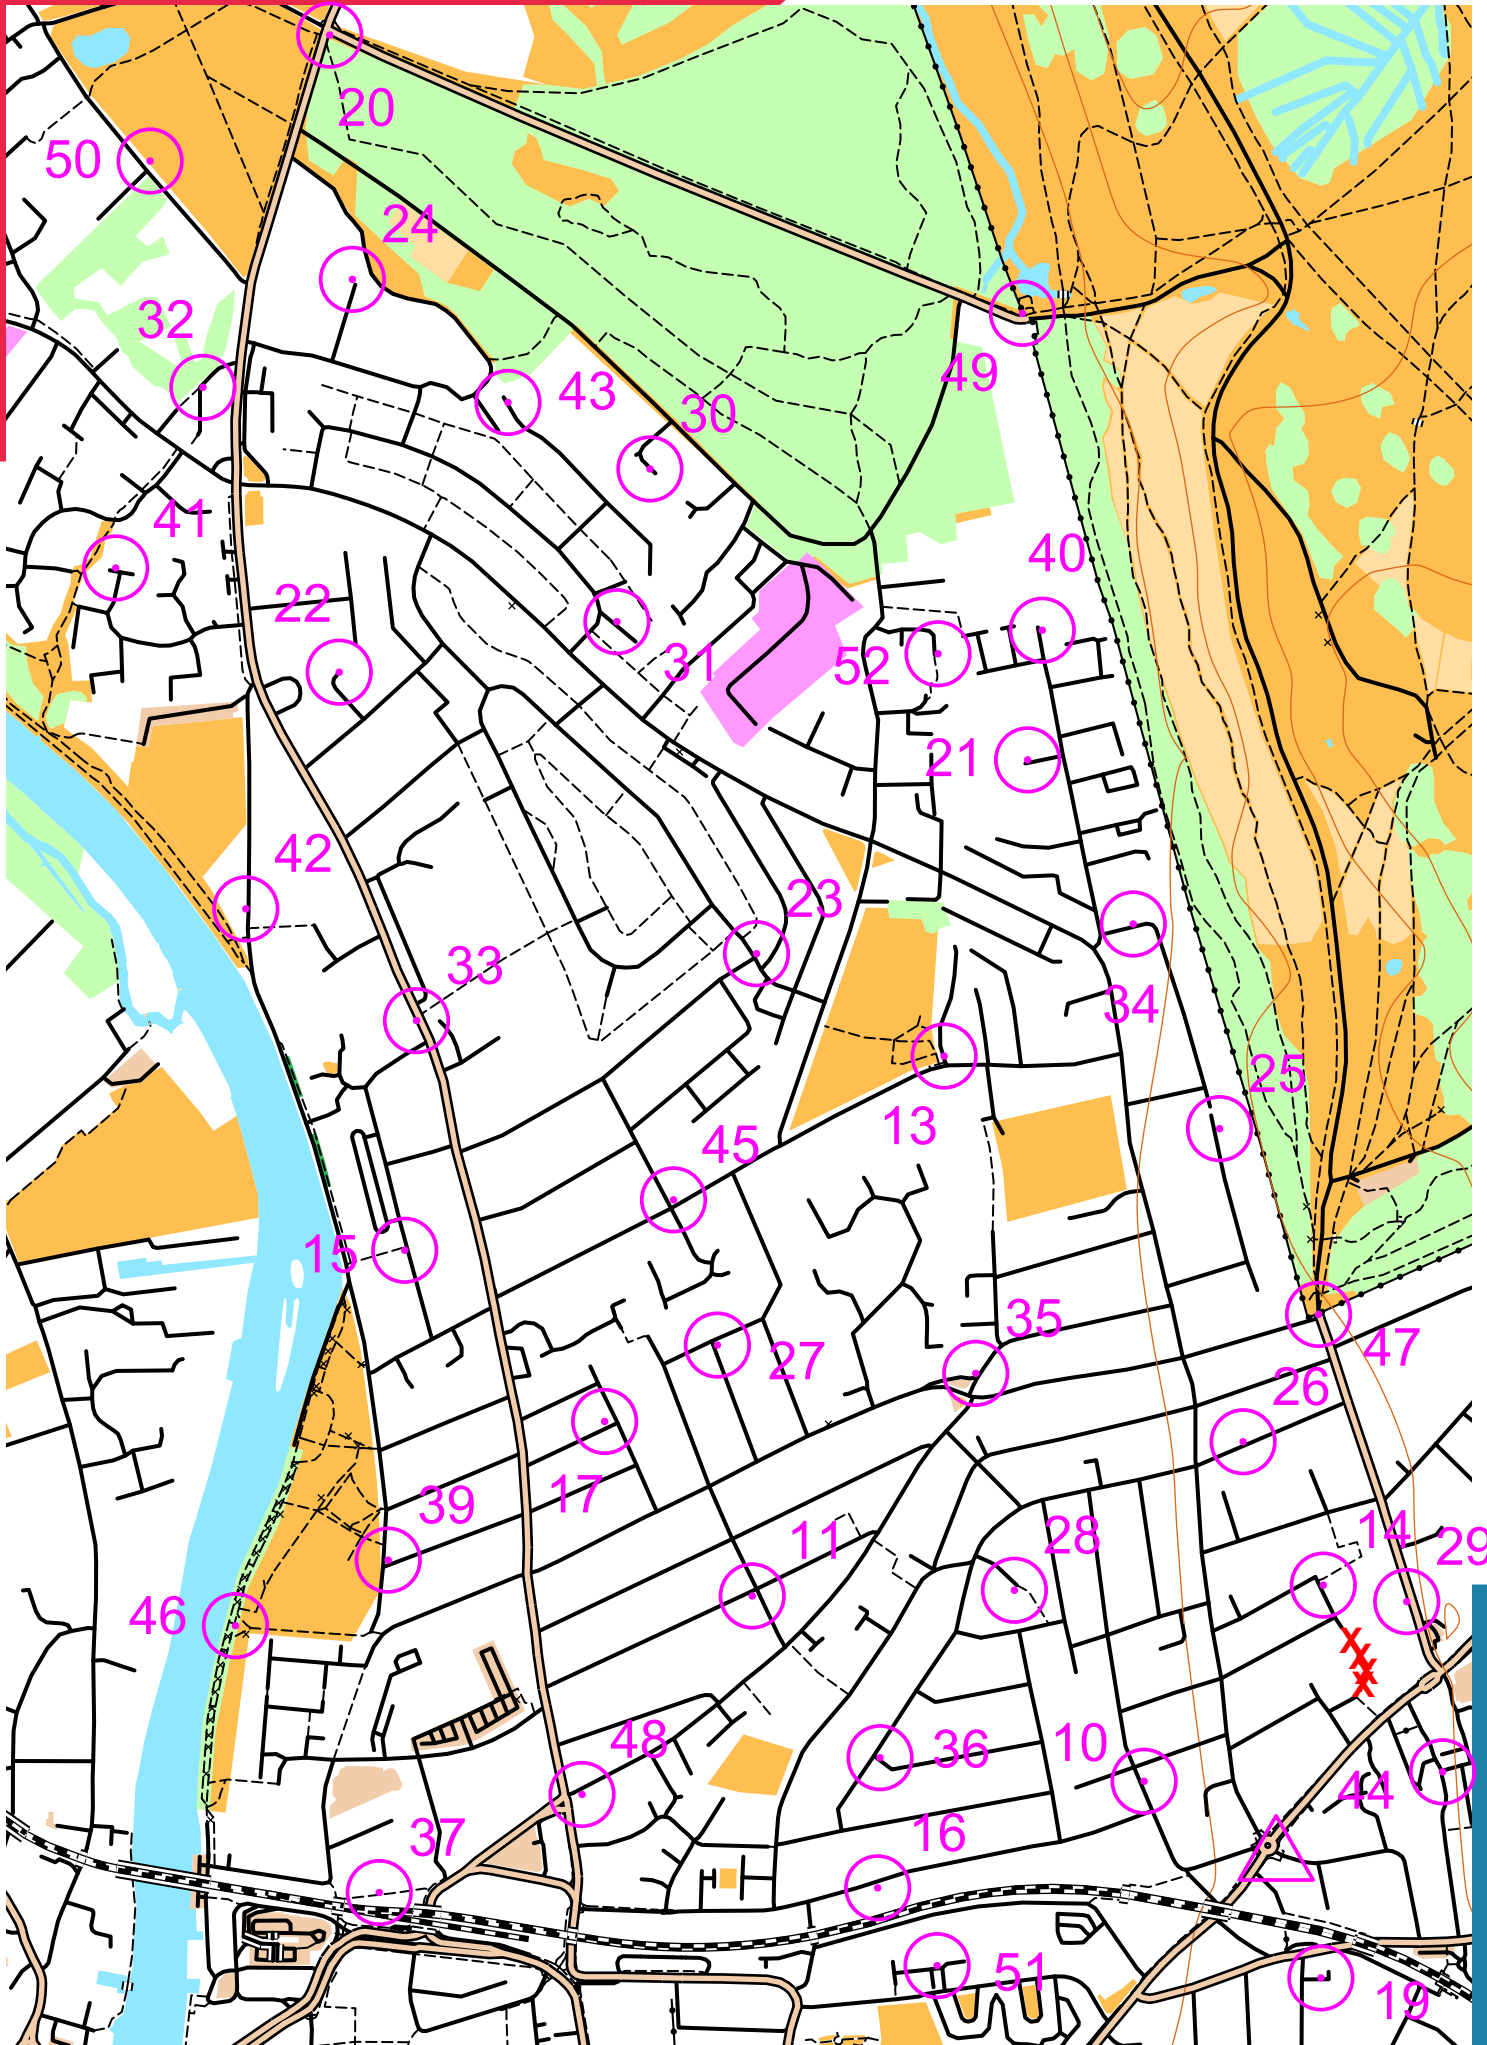

# NORBITON STREET-O

scale 1:10000, contours 10m  
500m

Map data (c) OpenStreetMap, available under the Open Database Licence.  
Contains OS data (c) Crown copyright & database right OS 2013-2017.  
OOM created by Oliver O'Brien. Make your own: <http://oomap.co.uk/>